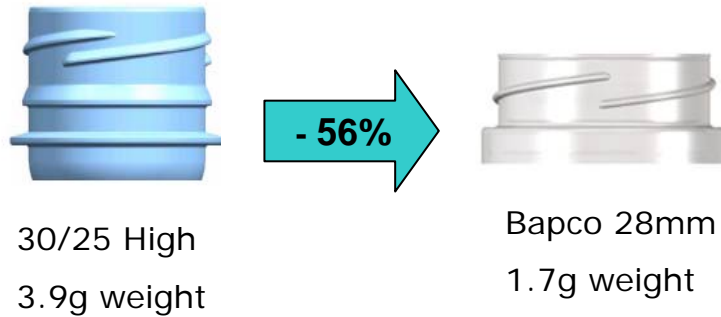

Lighter Necks

Bapco Closures can redefine the Industry Standard

- No requirement for tamper band allowing for knurling on the neck to be removed
- Less strength required, allowing for reduced neck thickness and height